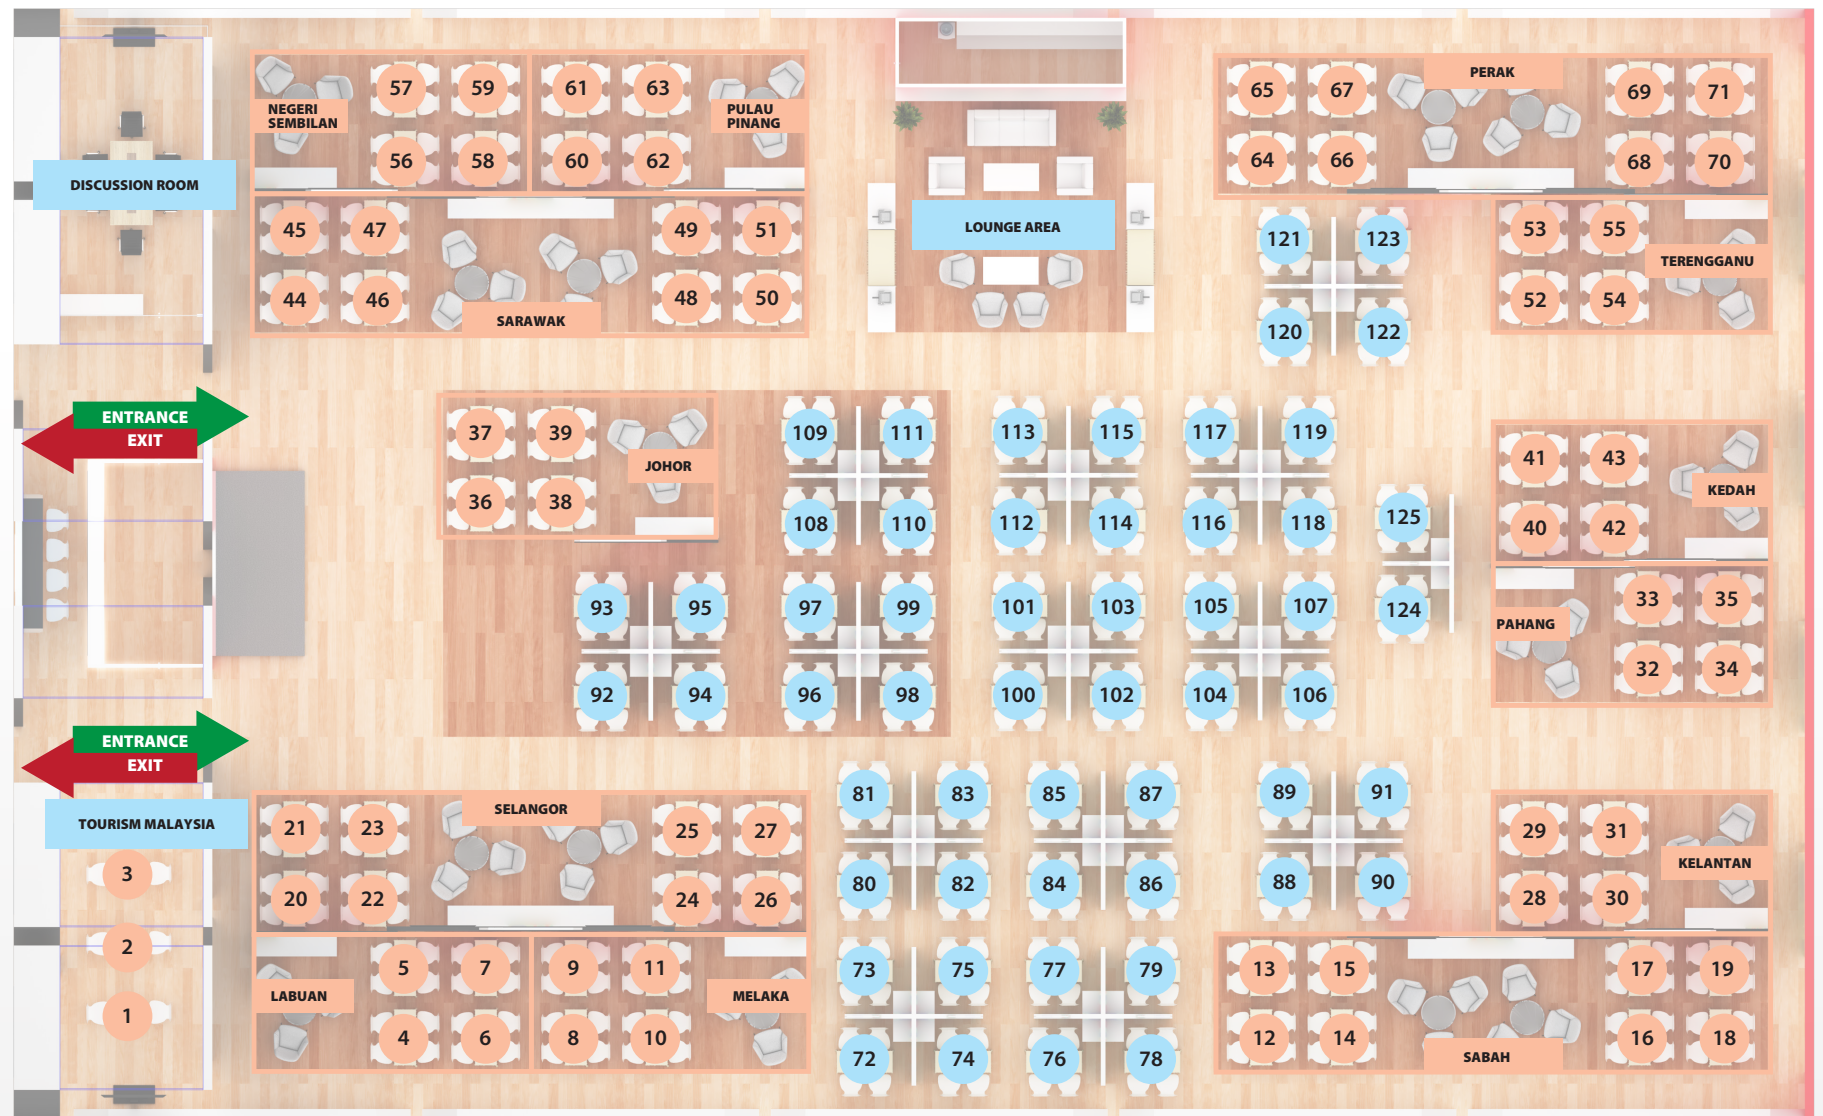

## MALAYSIA PAVILION DIRECTORY - TRAVEX @ATF 2025

ORGANISATION	BOOTH NO.
<b>TOURISM MALAYSIA</b>	
TOURISM MALAYSIA 1	1
TOURISM MALAYSIA 2	2
TOURISM MALAYSIA 3	3
<b>FEDERAL TERRITORY OF LABUAN</b>	
PERBADANAN LABUAN 1	4
LABUAN RUSUKAN BESAR TOUR AND TRAVEL SDN. BHD.	5
BORNEO EC TOURISM SDN.BHD.	6
PERBADANAN LABUAN 2	7
<b>MELAKA</b>	
PERBADANAN MUZIUM MELAKA	8
MELAKA TAMING SARI BERHAD	9
TOURISM MELAKA	10
PERBADANAN PEMBANGUNAN SUNGAI DAN PANTAI MELAKA	11
<b>SABAH</b>	
PERFECT VACATION SDN. BHD.	12
BORNEO NATURE TOURS SDN. BHD.	13
SABAH TOURISM BOARD 1	14
TABIN WILDLIFE HOLIDAYS SDN. BHD.	15
DISCOVERY TOURS (SABAH) SDN. BHD.	16
TYH BORNEO TOURS AND TRAVEL SDN. BHD.	17
AVASI BORNEO TOURS AND TRAVEL SDN. BHD.	18
SABAH TOURISM BOARD 2	19
<b>SELANGOR</b>	
EASTIN HOTEL	20
SELANGOR FRUIT VALLEY (SFV)	21
GL PLAY	22
TOURISM SELANGOR	23
MALAY CUSTOMS AND HERITAGE CORPORATION OF SELANGOR	24

ORGANISATION	BOOTH NO.
A'FAMOSA RESORT	72
ENCORE MELAKA / THE PINES MELAKA	73
COLUMBIA LEISURE SDN. BHD.	74
PARKROYAL A'FAMOSA RESORT MELAKA	75
ATTANA HOTELS & RESORTS	76
WYNN TRAVEL SDN. BHD.	77
ERAMAZ TRAVEL SERVICES SDN. BHD.	78
MERCURE KUALA LUMPUR TRION HOTEL	79
WYNDHAM ACOMAR KLANG	80
THE TRAVELLER MALAYSIA SDN. BHD.	81
ONLY WORLD GROUP	82
FARM IN THE CITY	83
SWISS-GARDEN INTERNATIONAL HOTELS, RESORTS & INNS	84
LOTUS ASIA TOURS SDN. BHD.	85
SUPERPARK MALAYSIA	86
IBIS KUALA LUMPUR CITY CENTRE	87
TAMU HOTEL & SUITE KUALA LUMPUR	88
MANDARIN ORIENTAL KUALA LUMPUR	89
TAJ TOUR MALAYSIA	90
RENAI HOTEL KOTA BHARU	91
AMARI JOHOR BAHRU	92
GRAND PARAGON HOTEL JOHOR BAHRU	93
HOLIDAY INN JB CITY CENTRE	94
CARE LUXURY HOTELS & RESORTS	95
RAMADA BY WYNDHAM MERIDIN JOHOR BAHRU	96
CAPRI BY FRASER JOHOR BAHRU	97
HOLIDAY VILLA JOHOR BAHRU CITY CENTRE	98
THISTLE JOHOR BAHRU	99
GALERI AURA ISLAM	100
SUNWAY HOTEL BIG BOX	101
FIRE FLY	102